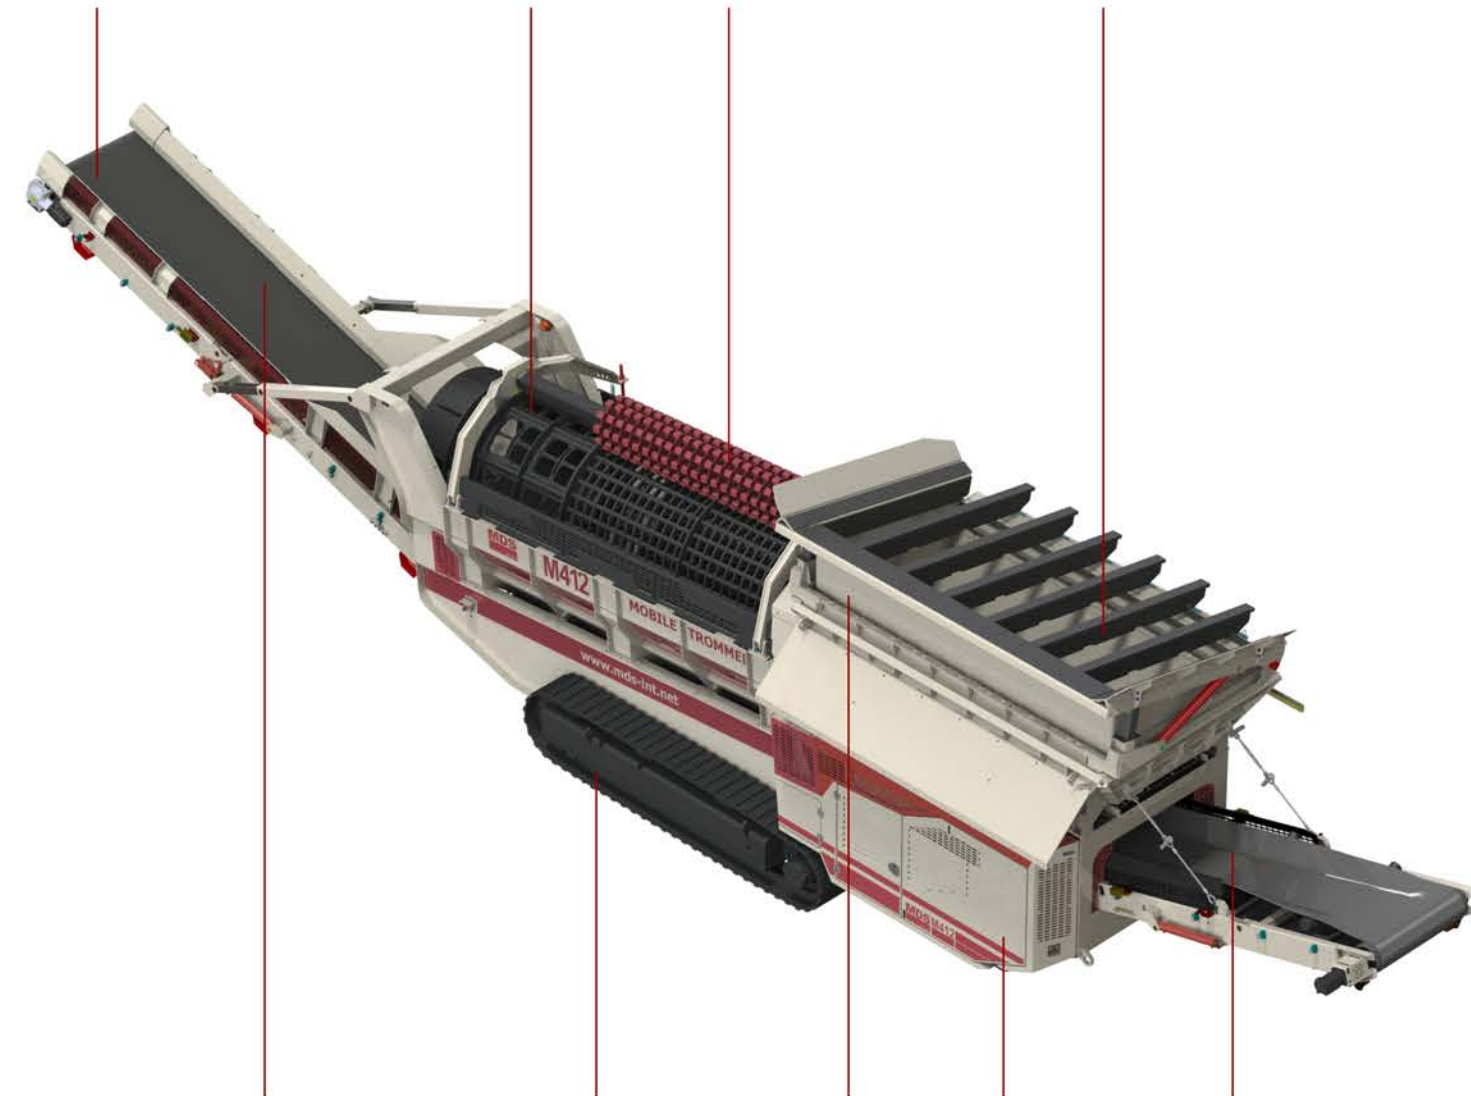

# M412 MOBILE TRACK TROMMEL

The M412 Track Trommel is ideal for screening from light material to recycling heavy demolition waste. This machine can also operate in the quarry, cleaning dirty material upto 600mm (24") in height. it comes complete with fold out stockpiling conveyors and is ideal for moving around the quarry and from one site to the next.

## TECHNICAL SPECIFICATIONS

**OVERSIZE CONVEYOR**  
MAX ROCK 600 mm (24")

**HEAVY DUTY DRUM**  
With changeable screens

**DRUM CLEANER**  
(OPTIONAL)

**TIPPING GRID**  
(OPTIONAL)

**RAPID SETUP**

**ALL TERRAIN TRACKS**

**HYDRAULIC PUSH FEEDER**

**DIESEL ENGINE**  
CAT 2.2 TIER 4 ENGINE

**FINES CONVEYOR**

**MACHINE SPECIFICATIONS**

<b>Weight:</b>	21.5 tons (47 400 lbs)	<b>Feed Height:</b>	3283mm (10' 7") with grid 3000 (10'1") without
<b>Tons per Hour:</b>	300 tons	<b>Fines Discharge Height:</b>	2136mm (7')
<b>Drum Diameter:</b>	1.25 m (4' 1")	<b>Oversize Discharge Height:</b>	2326mm (7' 6")
<b>Drum Length:</b>	4 m (13' 1")	<b>Transport Length:</b>	12820mm (42')
<b>Number of Outputs:</b>	2 off	<b>Transport Width:</b>	2500mm (8' 2")
<b>Max Rock Size:</b>	600 mm (24")	<b>Transport Height:</b>	3000mm (9' 8")
<b>Hopper Capacity:</b>	4 m <sup>3</sup> (141 ft <sup>3</sup> )	<b>Transport Height (With Grid):</b>	3423mm (11' 2")
<b>Engine:</b>	50 kW (67HP) Cat 2.2	<b>Control Panel:</b>	Digital IFM Colour Screen

## CHANGEABLE SCREENS

25mm (1")  
38mm (1.5")  
50mm (2")

75mm (3")  
100mm (4")  
125mm (5")

150mm (6")  
175mm (7")  
200mm (8")

**DIMENSION DRAWINGS**

**DRUM OPTIONS AVAILABLE**

Fully Welded Drum Section