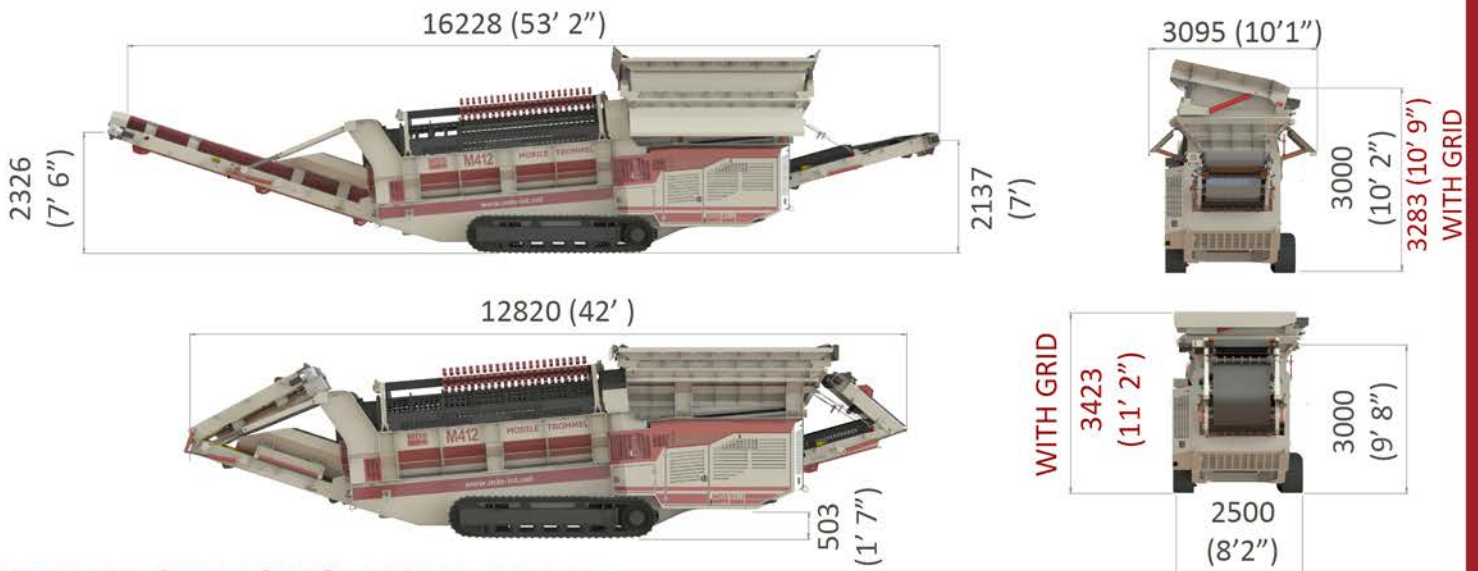

# M412 MOBILE TRACK TROMMEL

The M412 Track Trommel is ideal for screening from light material to recycling heavy demolition waste. This machine can also operate in the quarry, cleaning dirty material upto 600mm (24") in height. it comes complete with fold out stockpiling conveyors and is ideal for moving around the quarry and from one site to the next.

## TECHNICAL SPECIFICATIONS

**OVERSIZE CONVEYOR**  
MAX ROCK 600 mm (24")

**HEAVY DUTY DRUM**  
With changeable screens

**DRUM CLEANER**  
(OPTIONAL)

**TIPPING GRID**  
(OPTIONAL)

**RAPID SETUP**

**ALL TERRAIN TRACKS**

**HYDRAULIC PUSH FEEDER**

**DIESEL ENGINE**  
CAT 2.2 TIER 4 ENGINE

**FINES CONVEYOR**

**MACHINE SPECIFICATIONS**

<b>Weight:</b>	21.5 tons (47 400 lbs)	<b>Feed Height:</b>	3283mm (10' 7") with grid 3000 (10'1") without
<b>Tons per Hour:</b>	300 tons	<b>Fines Discharge Height:</b>	2136mm (7')
<b>Drum Diameter:</b>	1.25 m (4' 1")	<b>Oversize Discharge Height:</b>	2326mm (7' 6")
<b>Drum Length:</b>	4 m (13' 1")	<b>Transport Length:</b>	12820mm (42')
<b>Number of Outputs:</b>	2 off	<b>Transport Width:</b>	2500mm (8' 2")
<b>Max Rock Size:</b>	600 mm (24")	<b>Transport Height:</b>	3000mm (9' 8")
<b>Hopper Capacity:</b>	4 m <sup>3</sup> (141 ft <sup>3</sup> )	<b>Transport Height (With Grid):</b>	3423mm (11' 2")
<b>Engine:</b>	50 kW (67HP) Cat 2.2	<b>Control Panel:</b>	Digital IFM Colour Screen

## CHANGEABLE SCREENS

25mm (1")  
38mm (1.5")  
50mm (2")

75mm (3")  
100mm (4")  
125mm (5")

150mm (6")  
175mm (7")  
200mm (8")

**DIMENSION DRAWINGS**

**DRUM OPTIONS AVAILABLE**

Fully Welded Drum Section